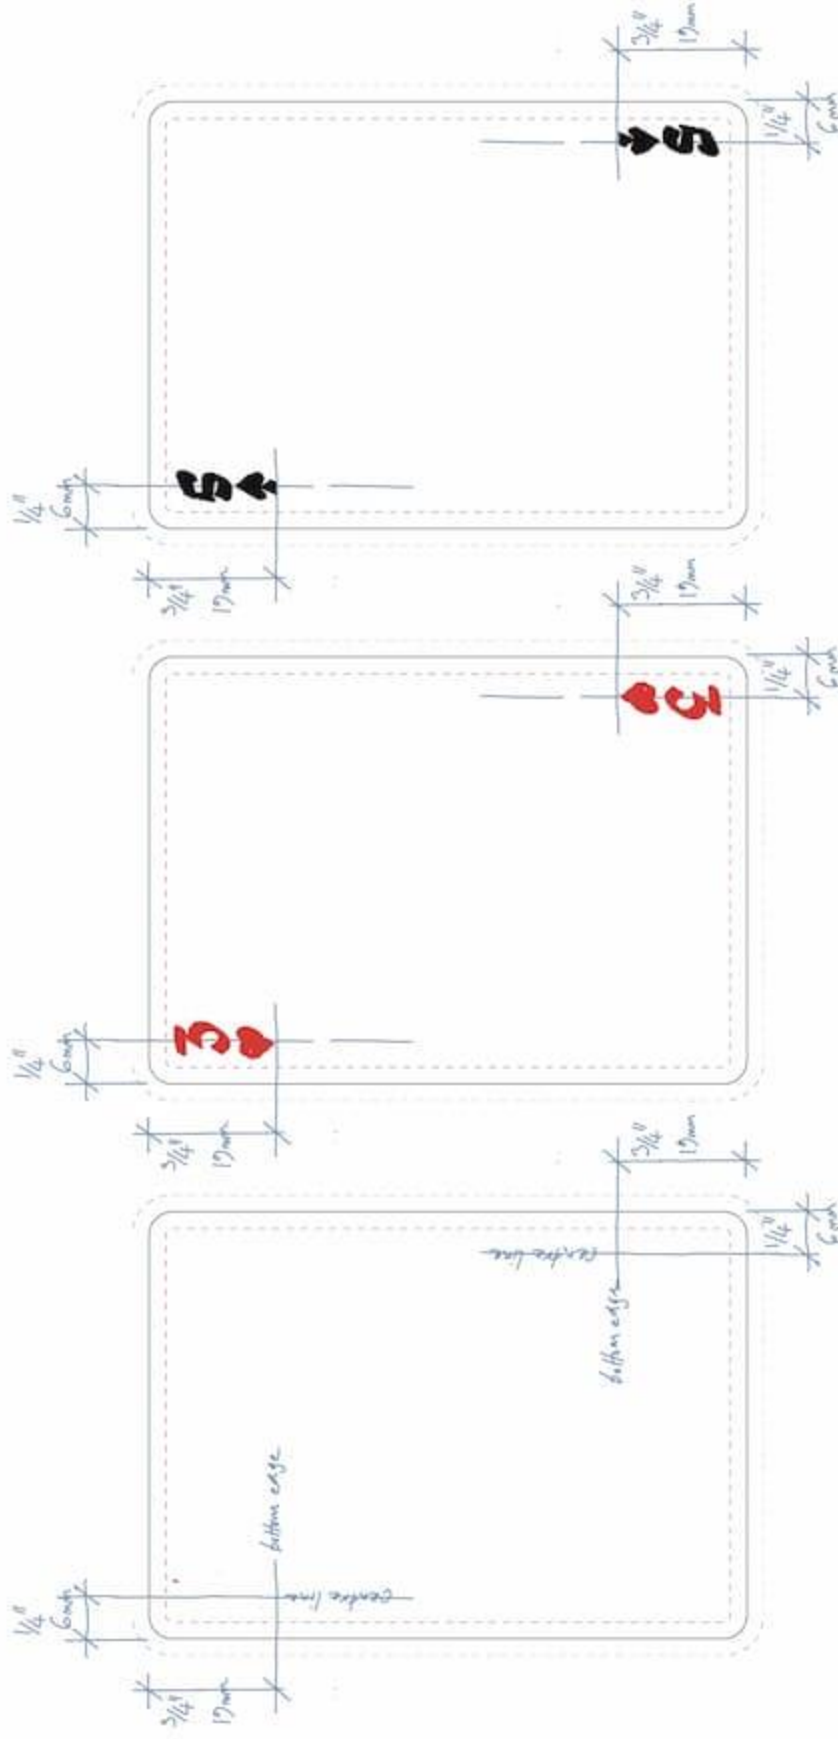

63.5 x 88.8mm / 2.5 x 3.5 inch

— Bleed (to be cut off)

— Cut line

— Safe Area

300 dpi minimum resolution

Please make sure all the important pieces of your artwork, is in the safe area

Before cut

After cut

Before cut

After cut

Template at 300dpi

Examples